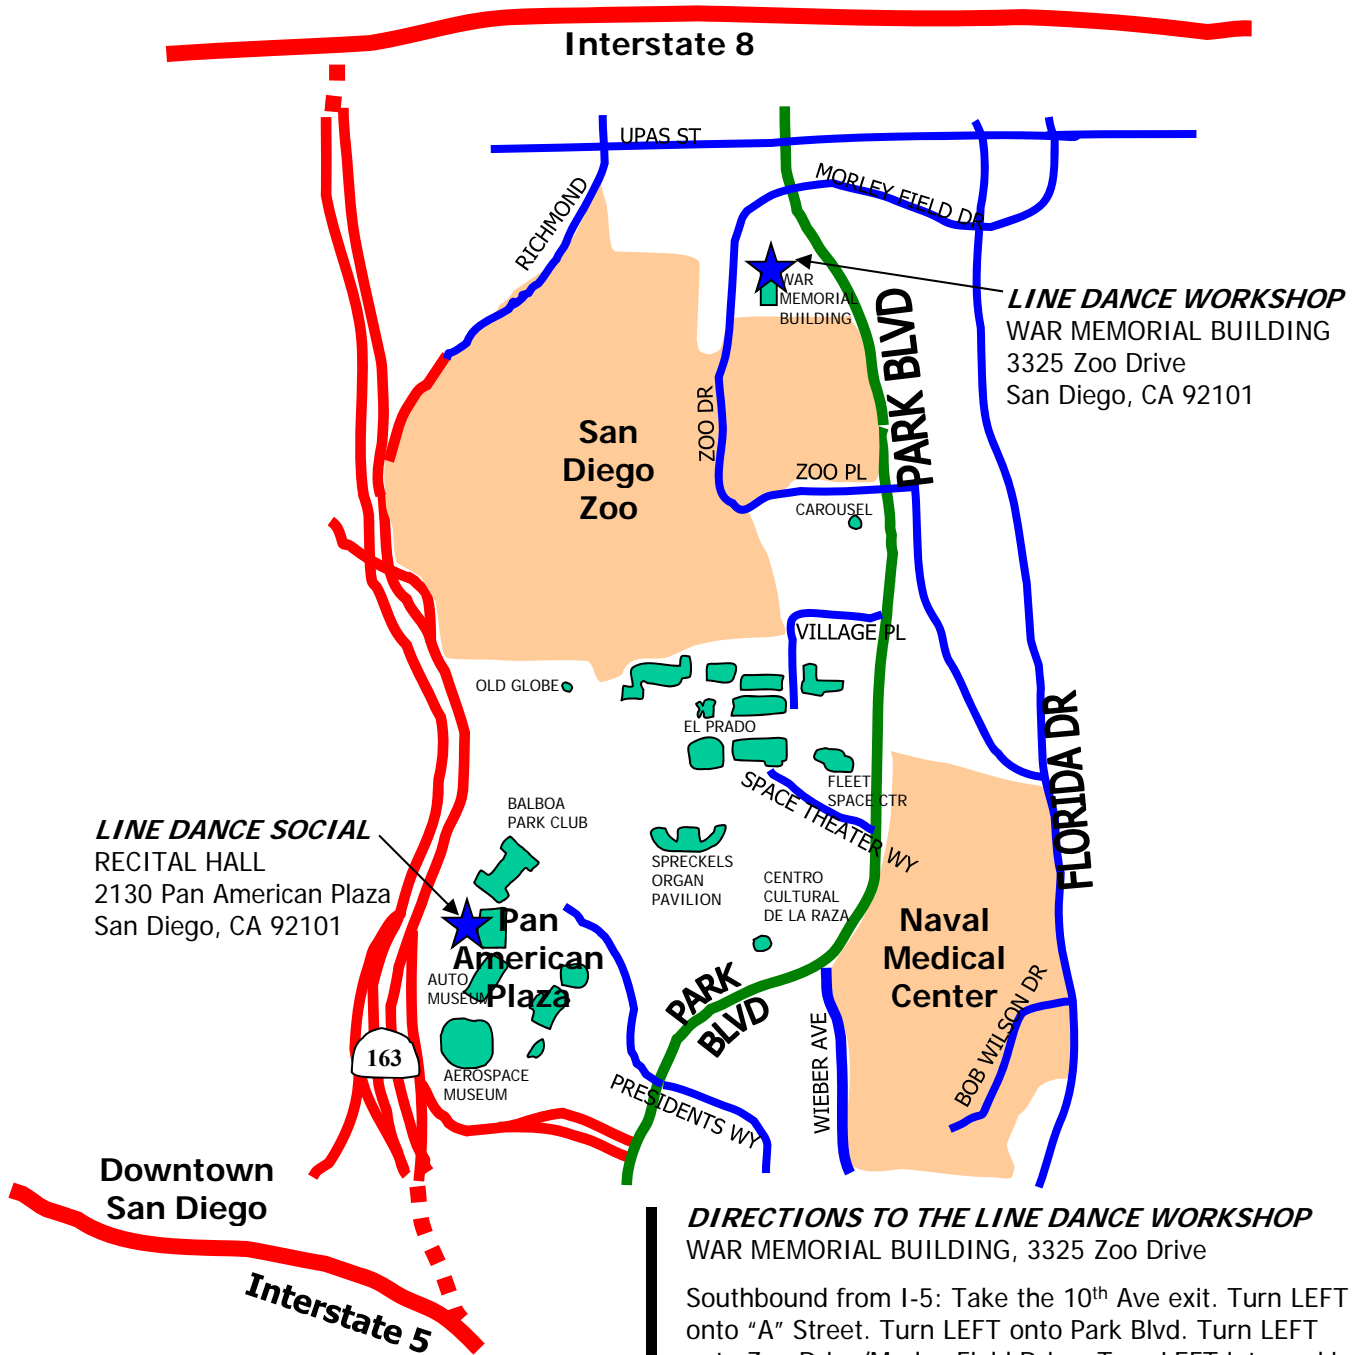

LINE DANCE WORKSHOP
WAR MEMORIAL BUILDING
3325 Zoo Drive
San Diego, CA 92101

LINE DANCE SOCIAL
RECITAL HALL
2130 Pan American Plaza
San Diego, CA 92101

DIRECTIONS TO THE LINE DANCE SOCIAL
RECITAL HALL, 2130 Pan American Plaza

Southbound from I-5: Take the 10th Ave exit. Turn LEFT onto "A" Street. Turn LEFT onto Park Blvd. Turn LEFT onto Presidents Way. At Stop Sign, go straight and park.

Northbound from I-5: Take the B Street/Pershing exit to Pershing Street. Turn LEFT onto Florida Drive. Turn LEFT onto Zoo Place. Turn LEFT onto Park Blvd. Turn RIGHT onto Presidents Way. At Stop Sign, go straight and park.

Southbound from Hwy 163: Take the Park Blvd exit. Turn LEFT onto Park Blvd. Turn LEFT onto Presidents Way. At Stop Sign, go straight and park.

Westbound from Hwy 94: Stay straight to go onto F Street. Turn RIGHT onto Park Blvd (12th Ave). Turn LEFT onto Presidents Way. At Stop Sign, go straight and park.

DIRECTIONS TO THE LINE DANCE WORKSHOP
WAR MEMORIAL BUILDING, 3325 Zoo Drive

Southbound from I-5: Take the 10th Ave exit. Turn LEFT onto "A" Street. Turn LEFT onto Park Blvd. Turn LEFT onto Zoo Drive/Morley Field Drive. Turn LEFT into parking lot.

Northbound from I-5: Take the B Street/Pershing exit to Pershing Street. Turn LEFT onto Florida Drive. Turn LEFT onto Zoo Place. Turn RIGHT onto Park Blvd. Turn LEFT onto Zoo Drive/Morley Field Drive. Turn LEFT into parking lot.

Southbound from Hwy 163: Take the Washington Street East exit. Turn LEFT at exit onto 9th Avenue. Turn LEFT onto University Avenue. Turn RIGHT onto Park Blvd. Turn RIGHT onto Zoo Drive/Morley Field Drive. Turn LEFT into parking lot.

Westbound from Hwy 94: Stay straight to go onto F Street. Turn RIGHT onto Park Blvd (12th Ave). Turn LEFT onto Zoo Drive/Morley Field Drive. Turn LEFT into parking lot.