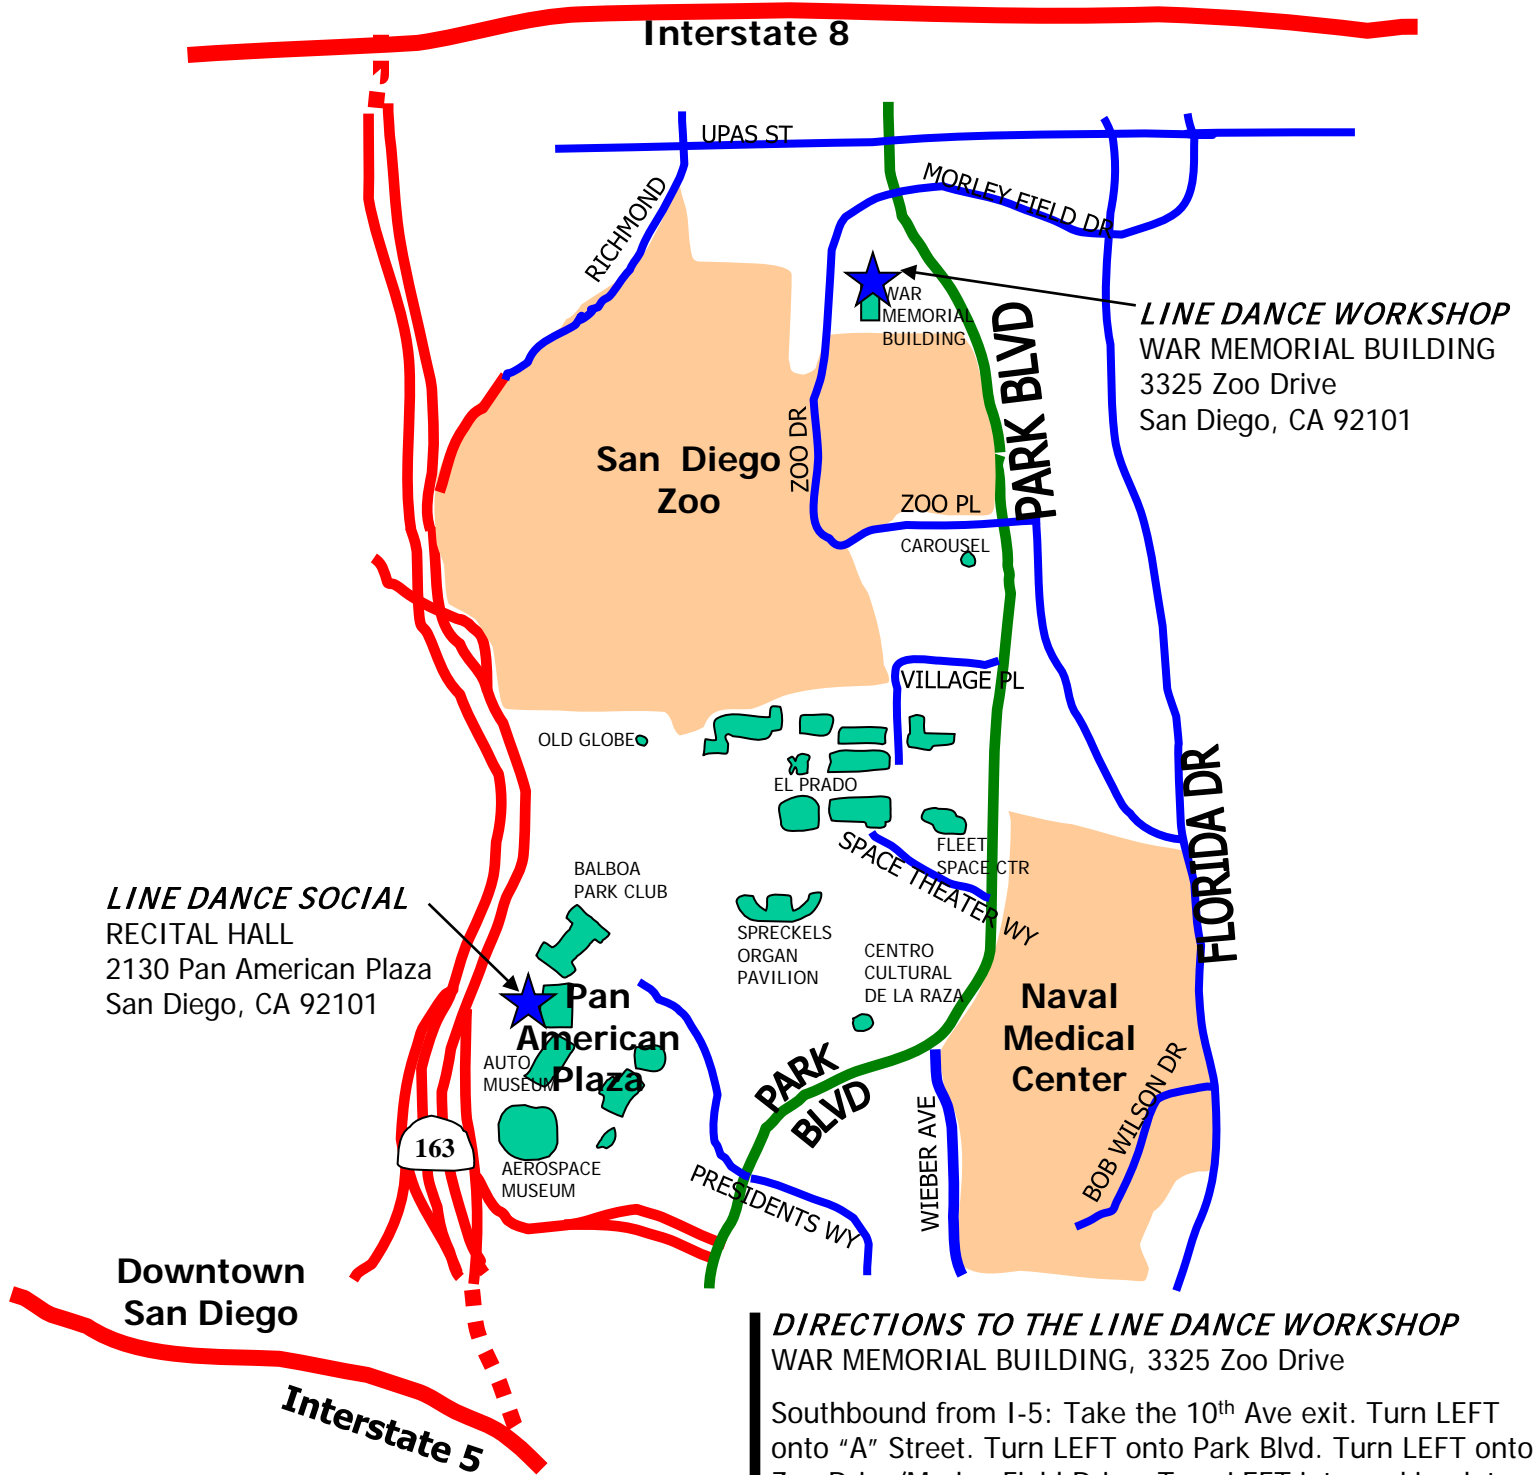

Website: www.sdnld.org
E-mail: info@sdnld.org
Telephone: 619-259-0290

DIRECTIONS TO THE LINE DANCE SOCIAL
 RECITAL HALL, 2130 Pan American Plaza

Southbound from I-5: Take the 10th Ave exit. Turn LEFT onto "A" Street. Turn LEFT onto Park Blvd. Turn LEFT onto Presidents Way. At Stop Sign, go straight and park.

Northbound from I-5: Take the B Street/Pershing exit to Pershing Street. Turn LEFT onto Florida Drive. Turn LEFT onto Zoo Place. Turn LEFT onto Park Blvd. Turn RIGHT onto Presidents Way. At Stop Sign, go straight and park.

DIRECTIONS TO THE LINE DANCE WORKSHOP
 WAR MEMORIAL BUILDING, 3325 Zoo Drive

Southbound from I-5: Take the 10th Ave exit. Turn LEFT onto "A" Street. Turn LEFT onto Park Blvd. Turn LEFT onto Zoo Drive/Morley Field Drive. Turn LEFT into parking lot.

Northbound from I-5: Take the B Street/Pershing exit to Pershing Street. Turn LEFT onto Florida Drive. Turn LEFT onto Zoo Place. Turn RIGHT onto Park Blvd. Turn LEFT onto Zoo Drive/Morley Field Drive. Turn LEFT into parking lot.