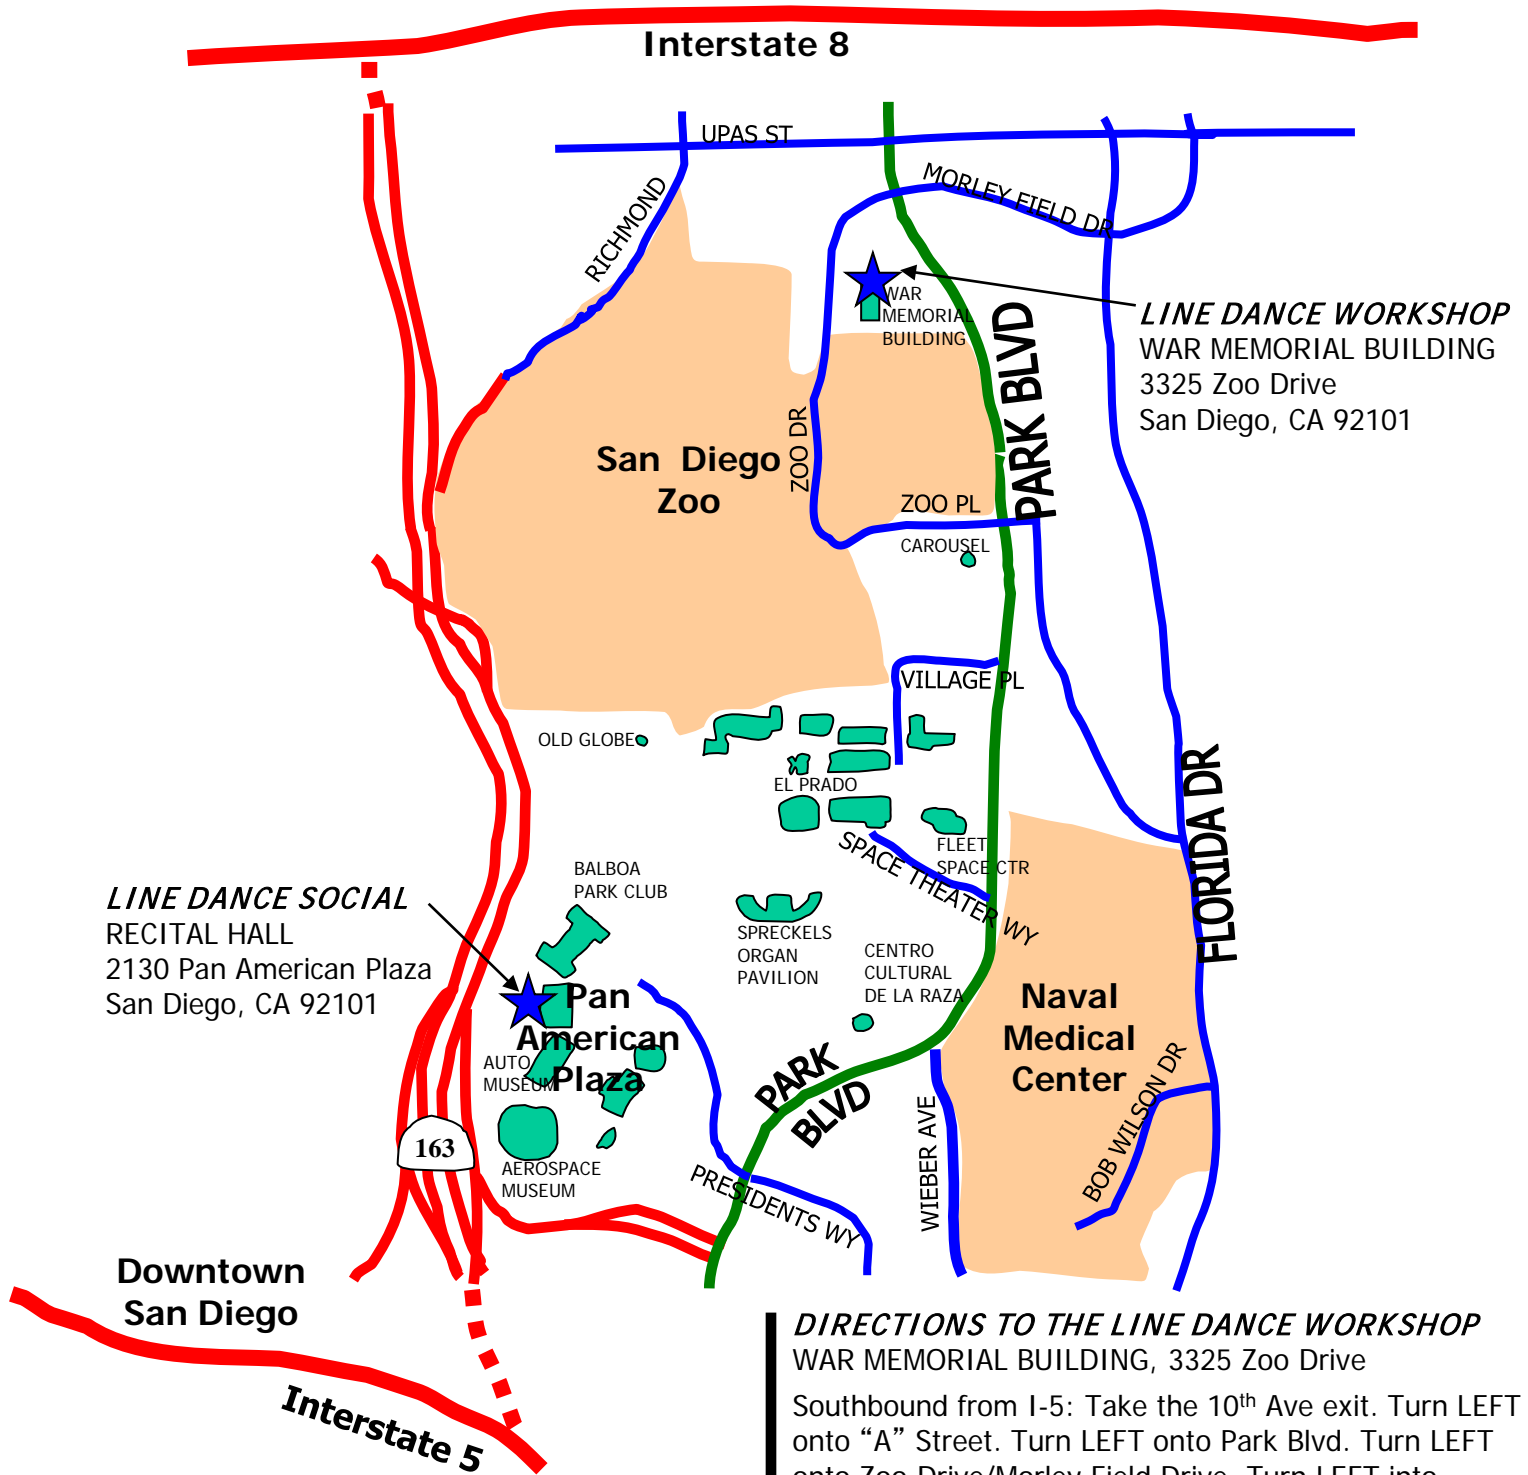

***DIRECTIONS TO THE LINE DANCE SOCIAL  
RECITAL HALL, 2130 Pan American Plaza***

Southbound from I-5: Take the 10<sup>th</sup> Ave exit. Turn LEFT onto "A" Street. Turn LEFT onto Park Blvd. Turn LEFT onto Presidents Way. At Stop Sign, go straight and park.

Northbound from I-5: Take the B Street/Pershing exit to Pershing Street. Turn LEFT onto Florida Drive. Turn LEFT onto Zoo Place. Turn LEFT onto Park Blvd. Turn RIGHT onto Presidents Way. At Stop Sign, go straight and park.

***DIRECTIONS TO THE LINE DANCE WORKSHOP  
WAR MEMORIAL BUILDING, 3325 Zoo Drive***

Southbound from I-5: Take the 10<sup>th</sup> Ave exit. Turn LEFT onto "A" Street. Turn LEFT onto Park Blvd. Turn LEFT onto Zoo Drive/Morley Field Drive. Turn LEFT into parking lot.

Northbound from I-5: Take the B Street/Pershing exit to Pershing Street. Turn LEFT onto Florida Drive. Turn LEFT onto Zoo Place. Turn RIGHT onto Park Blvd. Turn LEFT onto Zoo Drive/Morley Field Drive. Turn LEFT into parking lot.