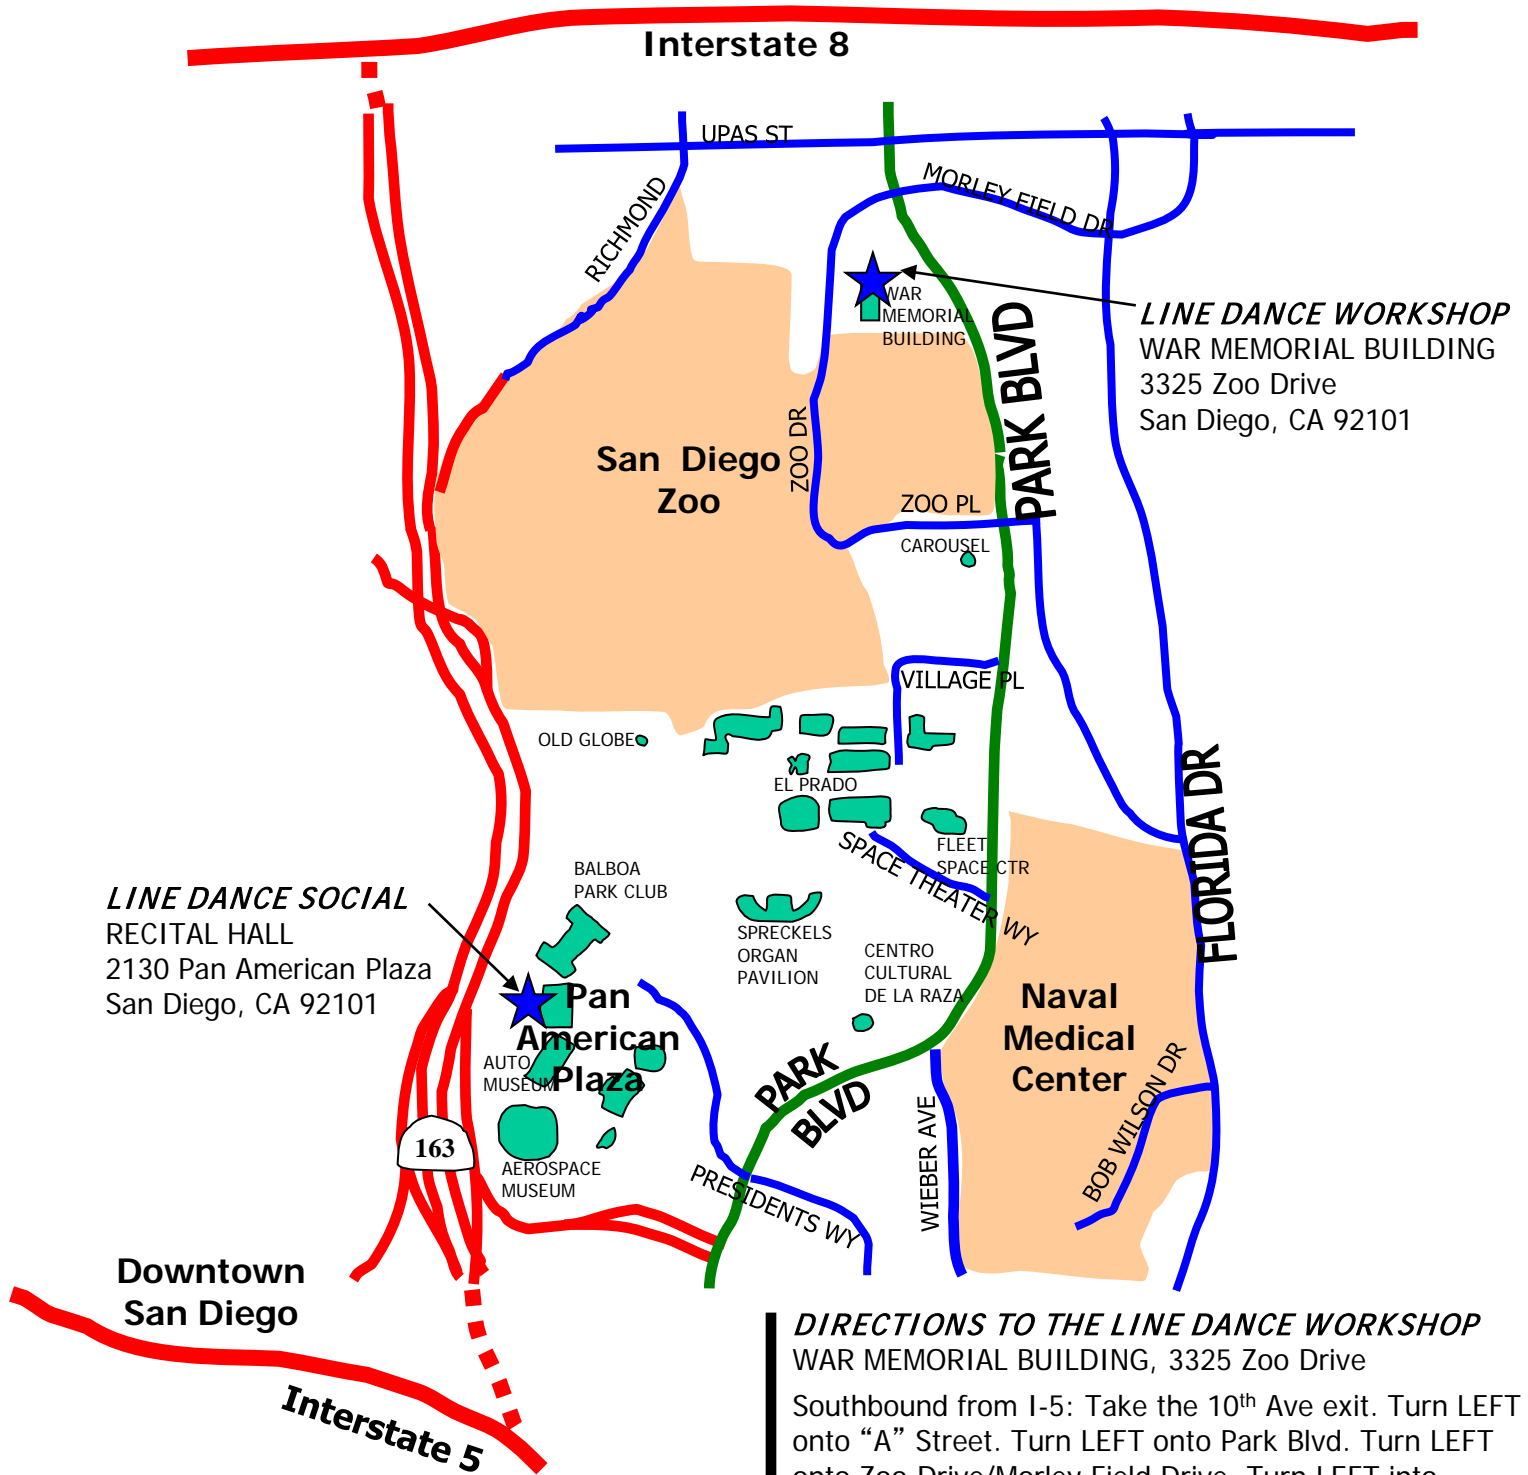

***DIRECTIONS TO THE LINE DANCE SOCIAL
RECITAL HALL, 2130 Pan American Plaza***

Southbound from I-5: Take the 10th Ave exit. Turn LEFT onto "A" Street. Turn LEFT onto Park Blvd. Turn LEFT onto Presidents Way. At Stop Sign, go straight and park.

Northbound from I-5: Take the B Street/Pershing exit to Pershing Street. Turn LEFT onto Florida Drive. Turn LEFT onto Zoo Place. Turn LEFT onto Park Blvd. Turn RIGHT onto Presidents Way. At Stop Sign, go straight and park.

Southbound from Hwy 163: Take the Park Blvd exit. Turn LEFT onto Park Blvd. Turn LEFT onto Presidents Way. At Stop Sign, go straight and park.

Westbound from Hwy 94: Stay straight to go onto F Street. Turn RIGHT onto Park Blvd (12th Ave). Turn LEFT onto Presidents Way. At Stop Sign, go straight and park.

***DIRECTIONS TO THE LINE DANCE WORKSHOP
WAR MEMORIAL BUILDING, 3325 Zoo Drive***

Southbound from I-5: Take the 10th Ave exit. Turn LEFT onto "A" Street. Turn LEFT onto Park Blvd. Turn LEFT onto Zoo Drive/Morley Field Drive. Turn LEFT into parking lot.

Northbound from I-5: Take the B Street/Pershing exit to Pershing Street. Turn LEFT onto Florida Drive. Turn LEFT onto Zoo Place. Turn RIGHT onto Park Blvd. Turn LEFT onto Zoo Drive/Morley Field Drive. Turn LEFT into parking lot.

Southbound from Hwy 163: Take the Washington Street East exit. Turn LEFT at exit onto 9th Avenue. Turn LEFT onto University Avenue. Turn RIGHT onto Park Blvd. Turn RIGHT onto Zoo Drive/Morley Field Drive. Turn LEFT into parking lot.

Westbound from Hwy 94: Stay straight to go onto F Street. Turn RIGHT onto Park Blvd (12th Ave). Turn LEFT onto Zoo Drive/Morley Field Drive. Turn LEFT into parking lot.