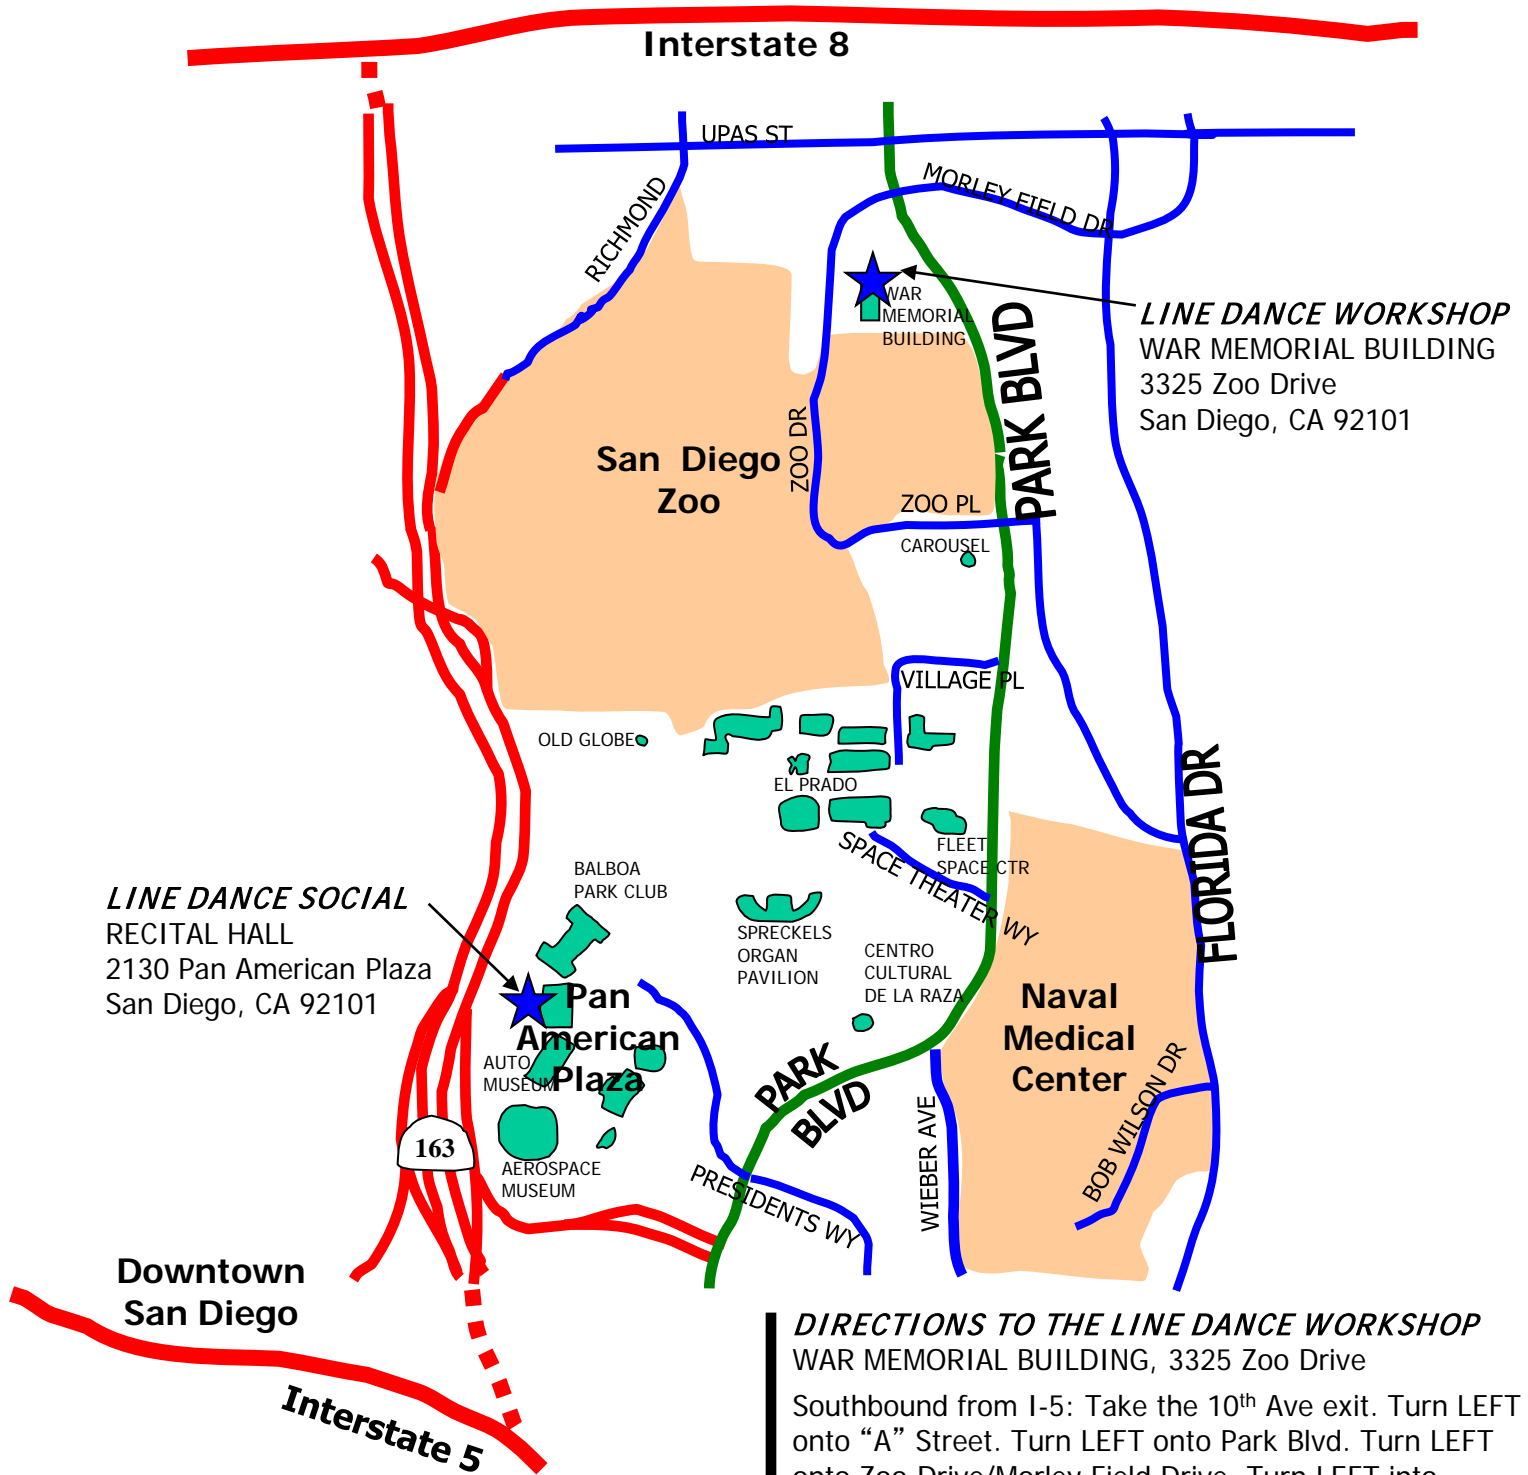

***DIRECTIONS TO THE LINE DANCE SOCIAL
RECITAL HALL, 2130 Pan American Plaza***

Southbound from I-5: Take the 10th Ave exit. Turn LEFT onto "A" Street. Turn LEFT onto Park Blvd. Turn LEFT onto Presidents Way. At Stop Sign, go straight and park.

Northbound from I-5: Take the B Street/Pershing exit to Pershing Street. Turn LEFT onto Florida Drive. Turn LEFT onto Zoo Place. Turn LEFT onto Park Blvd. Turn RIGHT onto Presidents Way. At Stop Sign, go straight and park.

***DIRECTIONS TO THE LINE DANCE WORKSHOP
WAR MEMORIAL BUILDING, 3325 Zoo Drive***

Southbound from I-5: Take the 10th Ave exit. Turn LEFT onto "A" Street. Turn LEFT onto Park Blvd. Turn LEFT onto Zoo Drive/Morley Field Drive. Turn LEFT into parking lot.

Northbound from I-5: Take the B Street/Pershing exit to Pershing Street. Turn LEFT onto Florida Drive. Turn LEFT onto Zoo Place. Turn RIGHT onto Park Blvd. Turn LEFT onto Zoo Drive/Morley Field Drive. Turn LEFT into parking lot.