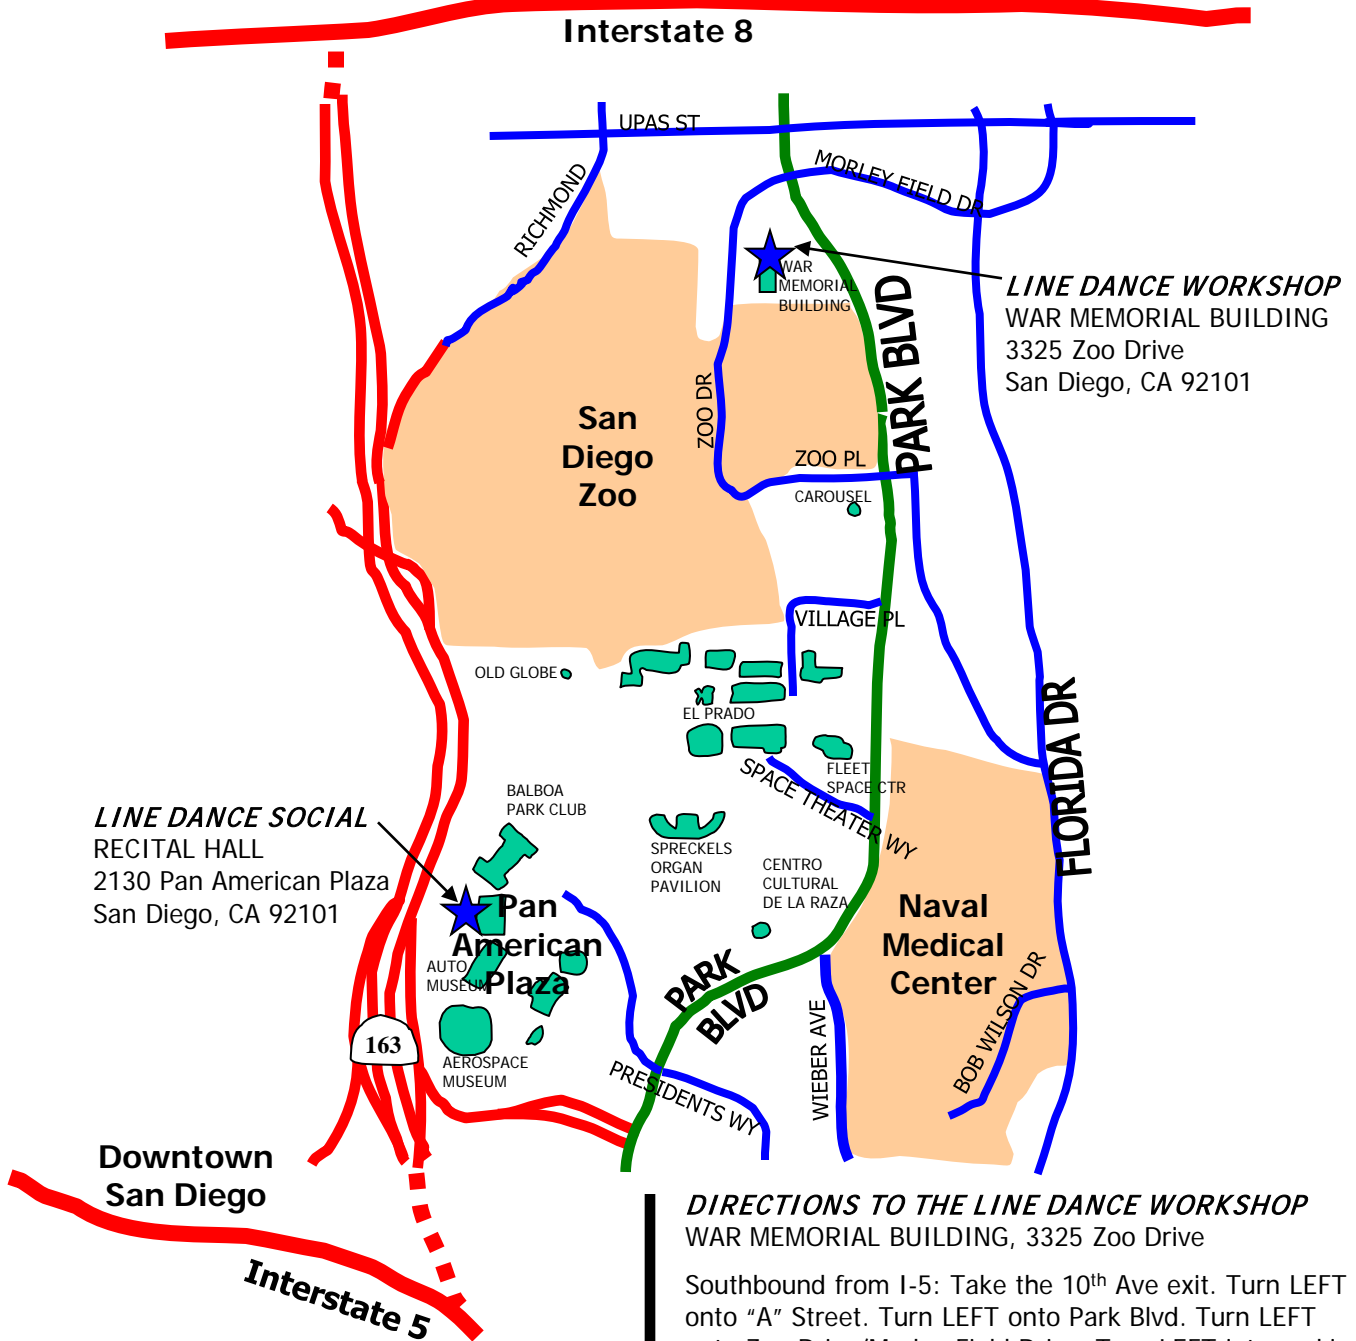

LINE DANCE WORKSHOP
WAR MEMORIAL BUILDING
3325 Zoo Drive
San Diego, CA 92101

LINE DANCE SOCIAL
RECITAL HALL
2130 Pan American Plaza
San Diego, CA 92101

DIRECTIONS TO THE LINE DANCE SOCIAL
RECITAL HALL, 2130 Pan American Plaza

Southbound from I-5: Take the 10th Ave exit. Turn LEFT onto "A" Street. Turn LEFT onto Park Blvd. Turn LEFT onto Presidents Way. At Stop Sign, go straight and park.

Northbound from I-5: Take the B Street/Pershing exit to Pershing Street. Turn LEFT onto Florida Drive. Turn LEFT onto Zoo Place. Turn LEFT onto Park Blvd. Turn RIGHT onto Presidents Way. At Stop Sign, go straight and park.

Southbound from Hwy 163: Take the Park Blvd exit. Turn LEFT onto Park Blvd. Turn LEFT onto Presidents Way. At Stop Sign, go straight and park.

Westbound from Hwy 94: Stay straight to go onto F Street. Turn RIGHT onto Park Blvd (12th Ave). Turn LEFT onto Presidents Way. At Stop Sign, go straight and park.

DIRECTIONS TO THE LINE DANCE WORKSHOP
WAR MEMORIAL BUILDING, 3325 Zoo Drive

Southbound from I-5: Take the 10th Ave exit. Turn LEFT onto "A" Street. Turn LEFT onto Park Blvd. Turn LEFT onto Zoo Drive/Morley Field Drive. Turn LEFT into parking lot.

Northbound from I-5: Take the B Street/Pershing exit to Pershing Street. Turn LEFT onto Florida Drive. Turn LEFT onto Zoo Place. Turn RIGHT onto Park Blvd. Turn LEFT onto Zoo Drive/Morley Field Drive. Turn LEFT into parking lot.

Southbound from Hwy 163: Take the Washington Street East exit. Turn LEFT at exit onto 9th Avenue. Turn LEFT onto University Avenue. Turn RIGHT onto Park Blvd. Turn RIGHT onto Zoo Drive/Morley Field Drive. Turn LEFT into parking lot.

Westbound from Hwy 94: Stay straight to go onto F Street. Turn RIGHT onto Park Blvd (12th Ave). Turn LEFT onto Zoo Drive/Morley Field Drive. Turn LEFT into parking lot.