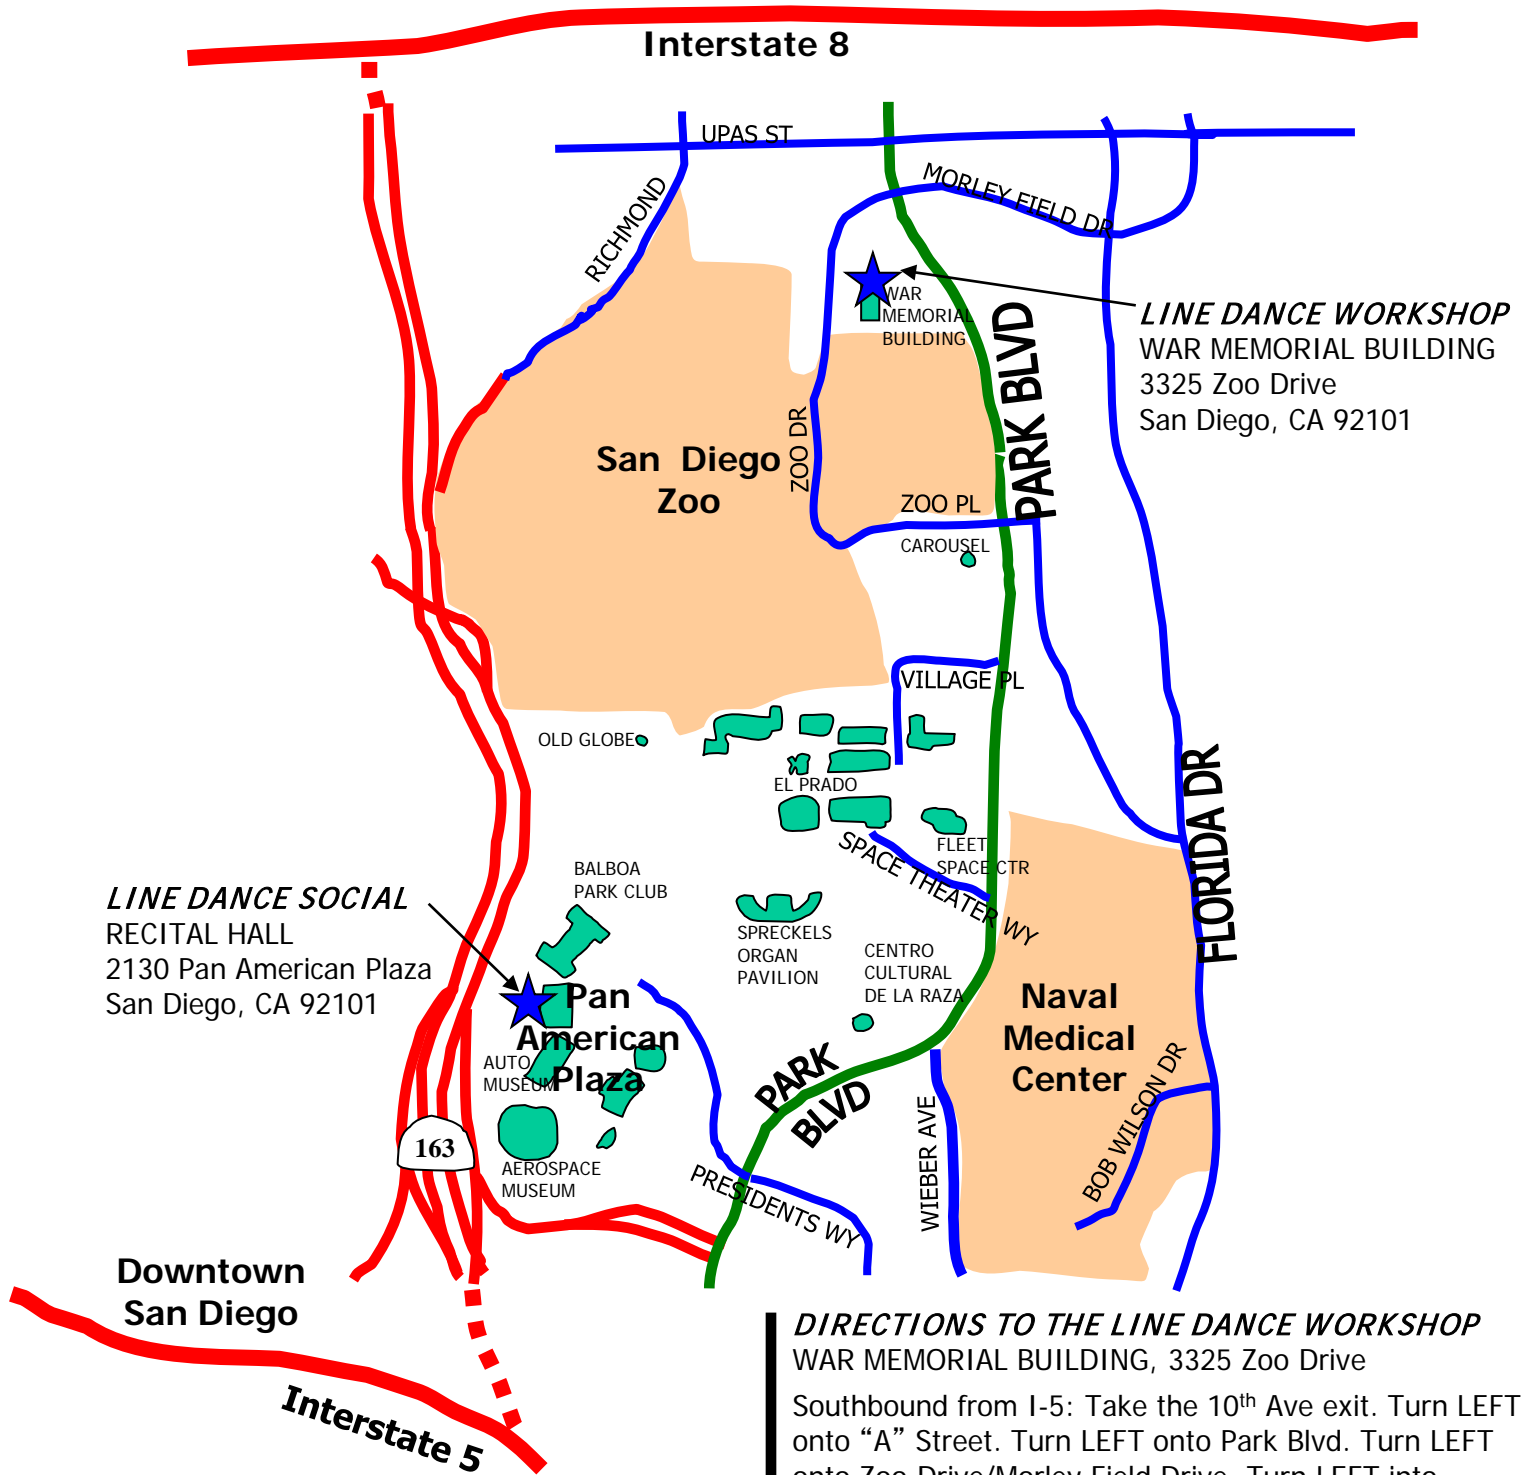

Website: www.sdnld.org
E-mail: info@sdnld.org
Telephone: 619-259-0290

***DIRECTIONS TO THE LINE DANCE SOCIAL
RECITAL HALL, 2130 Pan American Plaza***

Southbound from I-5: Take the 10th Ave exit. Turn LEFT onto "A" Street. Turn LEFT onto Park Blvd. Turn LEFT onto Presidents Way. At Stop Sign, go straight and park.

Northbound from I-5: Take the B Street/Pershing exit to Pershing Street. Turn LEFT onto Florida Drive. Turn LEFT onto Zoo Place. Turn LEFT onto Park Blvd. Turn RIGHT onto Presidents Way. At Stop Sign, go straight and park.

***DIRECTIONS TO THE LINE DANCE WORKSHOP
WAR MEMORIAL BUILDING, 3325 Zoo Drive***

Southbound from I-5: Take the 10th Ave exit. Turn LEFT onto "A" Street. Turn LEFT onto Park Blvd. Turn LEFT onto Zoo Drive/Morley Field Drive. Turn LEFT into parking lot.

Northbound from I-5: Take the B Street/Pershing exit to Pershing Street. Turn LEFT onto Florida Drive. Turn LEFT onto Zoo Place. Turn RIGHT onto Park Blvd. Turn LEFT onto Zoo Drive/Morley Field Drive. Turn LEFT into parking lot.