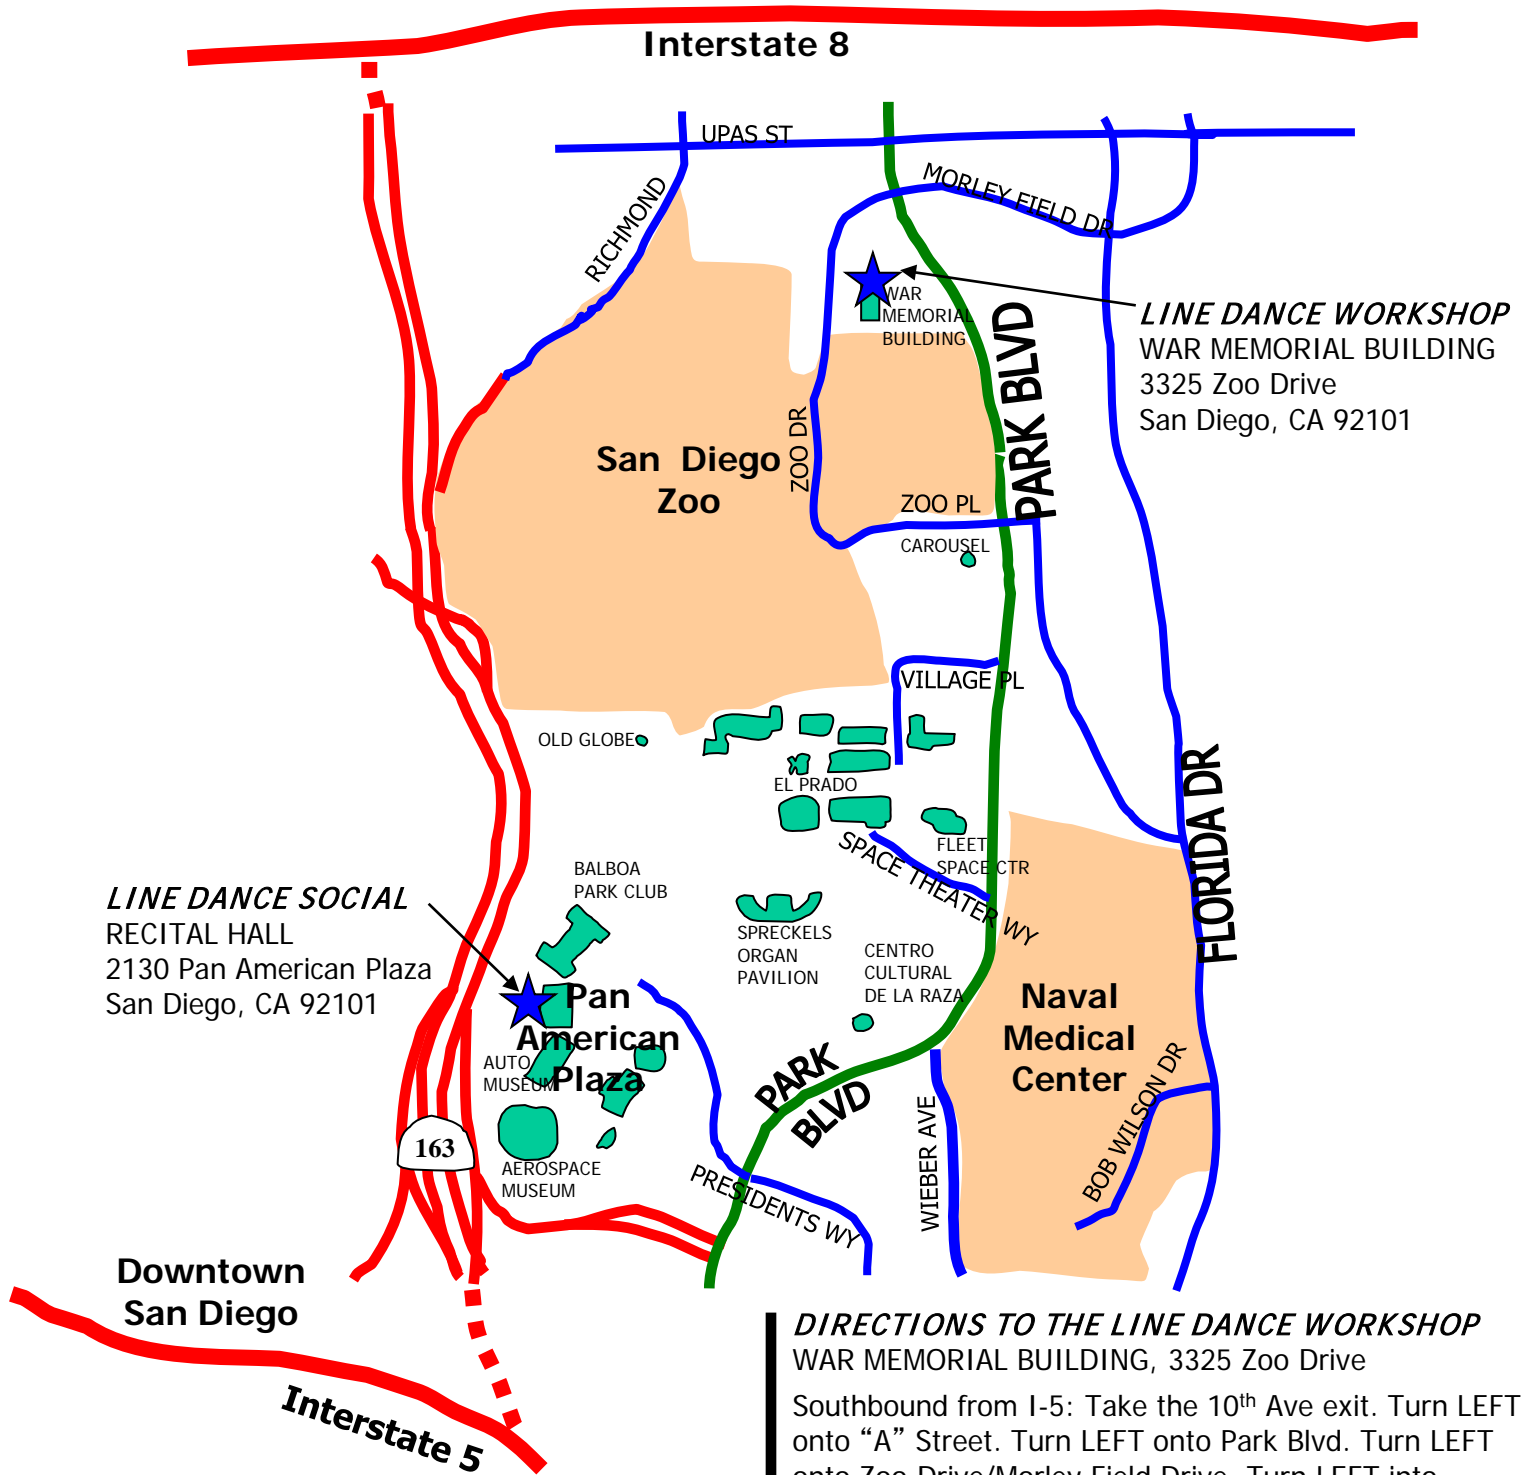

***DIRECTIONS TO THE LINE DANCE SOCIAL
RECITAL HALL, 2130 Pan American Plaza***

Southbound from I-5: Take the 10th Ave exit. Turn LEFT onto "A" Street. Turn LEFT onto Park Blvd. Turn LEFT onto Presidents Way. At Stop Sign, go straight and park.

Northbound from I-5: Take the B Street/Pershing exit to Pershing Street. Turn LEFT onto Florida Drive. Turn LEFT onto Zoo Place. Turn LEFT onto Park Blvd. Turn RIGHT onto Presidents Way. At Stop Sign, go straight and park.

***DIRECTIONS TO THE LINE DANCE WORKSHOP
WAR MEMORIAL BUILDING, 3325 Zoo Drive***

Southbound from I-5: Take the 10th Ave exit. Turn LEFT onto "A" Street. Turn LEFT onto Park Blvd. Turn LEFT onto Zoo Drive/Morley Field Drive. Turn LEFT into parking lot.

Northbound from I-5: Take the B Street/Pershing exit to Pershing Street. Turn LEFT onto Florida Drive. Turn LEFT onto Zoo Place. Turn RIGHT onto Park Blvd. Turn LEFT onto Zoo Drive/Morley Field Drive. Turn LEFT into parking lot.